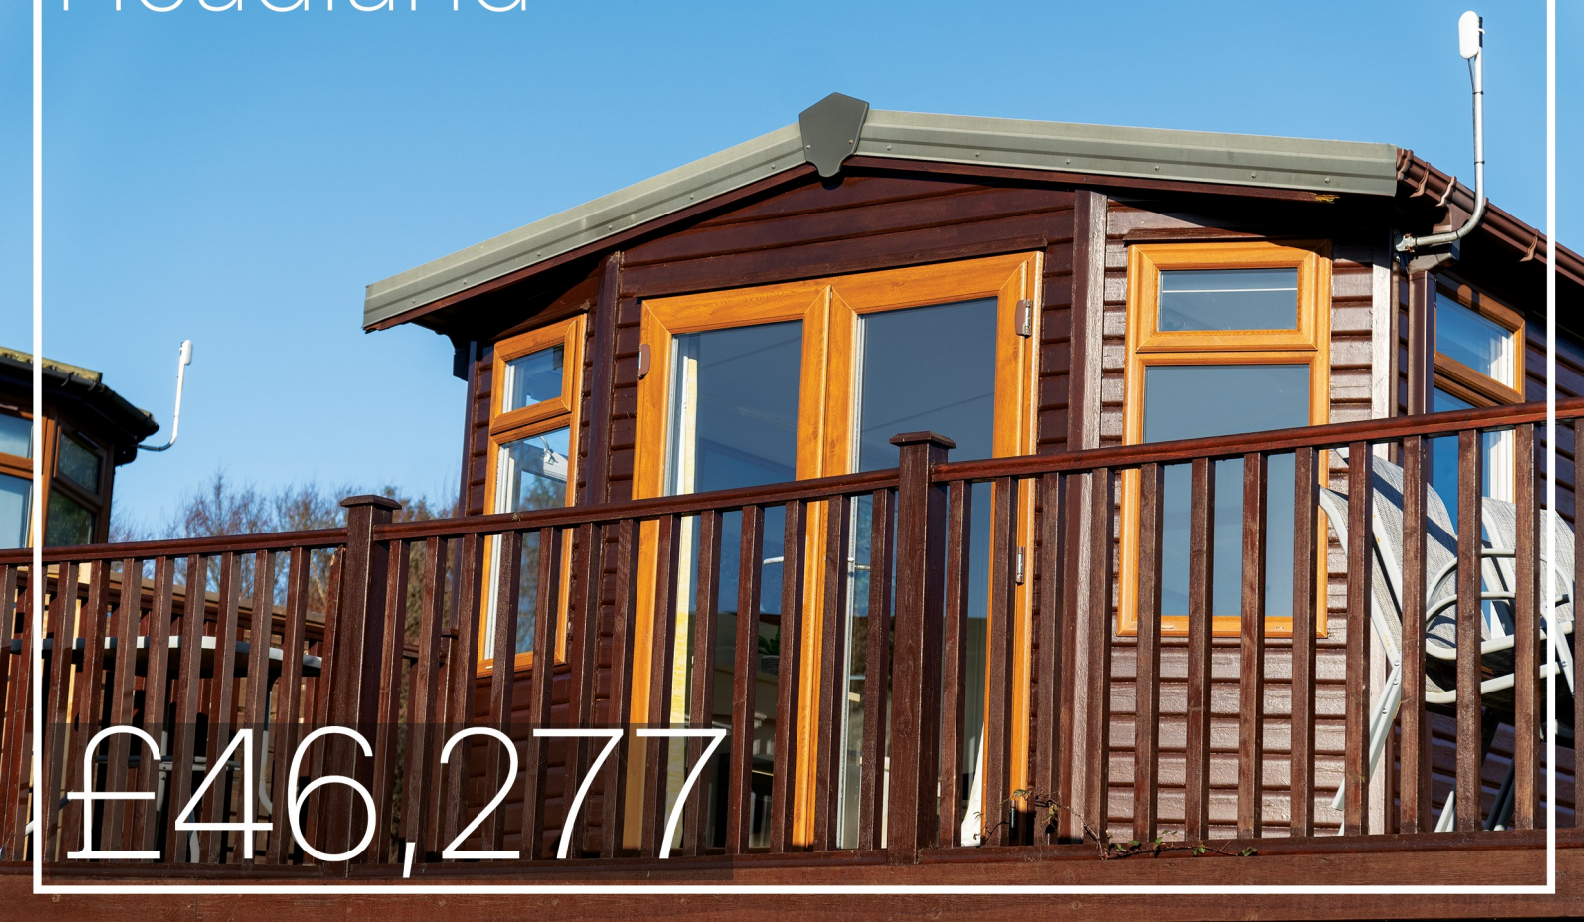

Brentmere Headland

£46,277

PRE-LOVED LODGE FOR SALE

This 2-bedroom single unit is positioned very close to the front of the park, and a couple of minutes walk from the main complex and swimming pool. Patio doors open up the living room to the spectacular sea views. Personal car parking space directly outside the lodge.