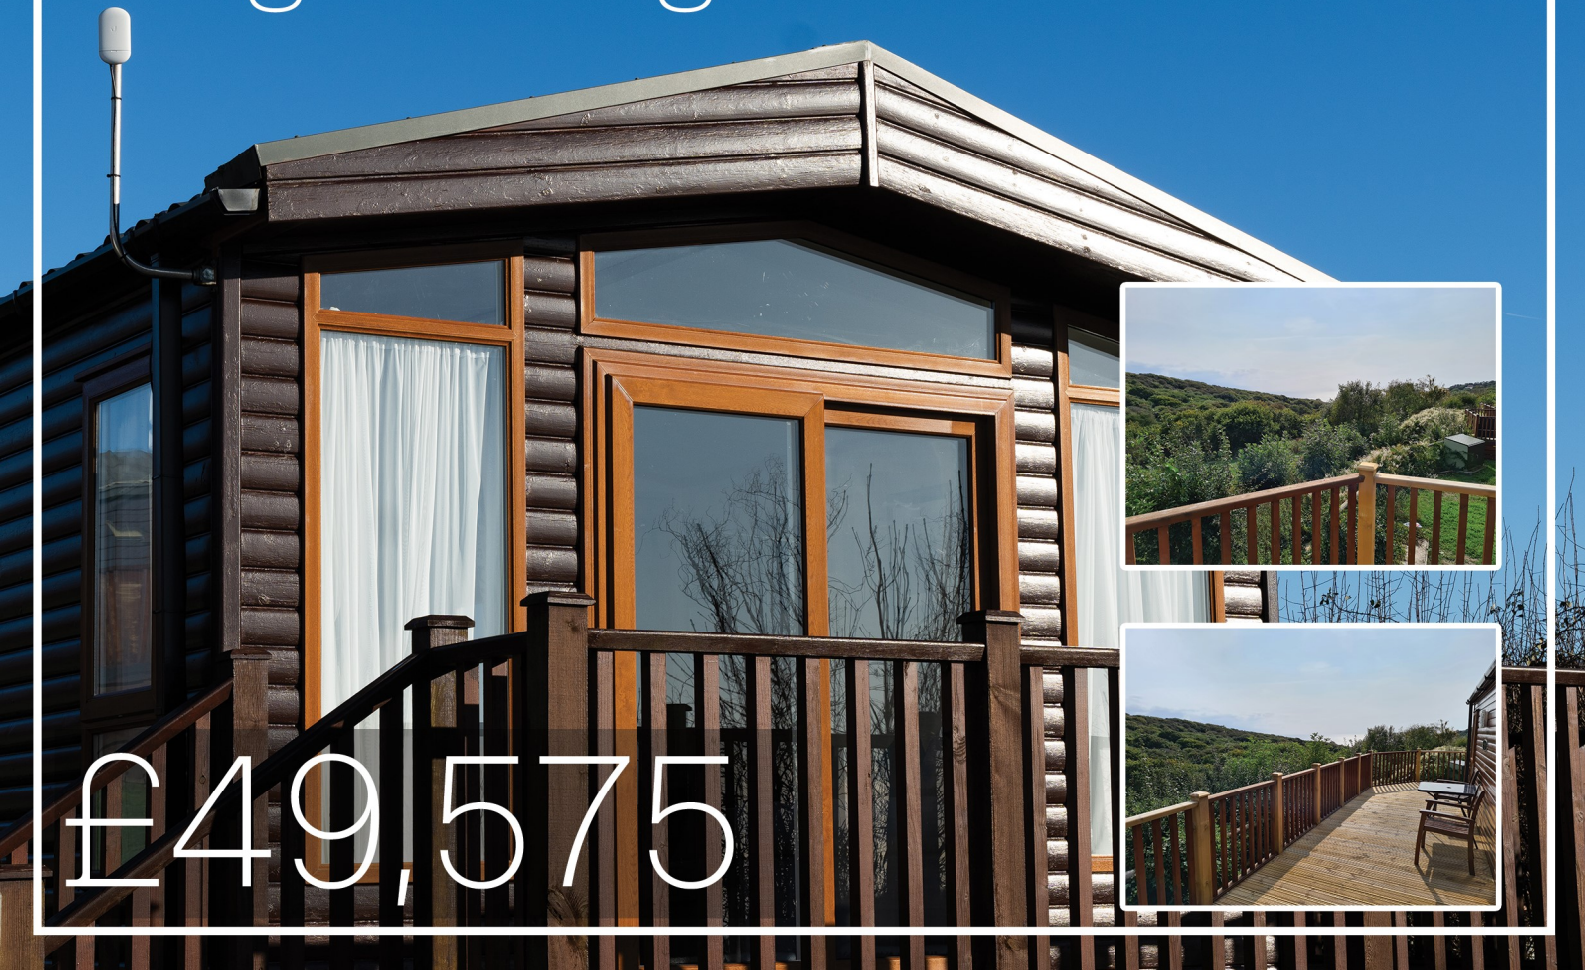

Pemberton Knightsbridge

£49,575

PRE-LOVED LODGE FOR SALE

- Single lodge (42 x 14)
- Two Bedrooms
- Family Shower Room
- Sunken Hot Tub on Decking
- Car-Parking Space Outside

The Lodge is positioned on the end of a row, and so it offers stunning surround views of the sea and Hastings county park land.